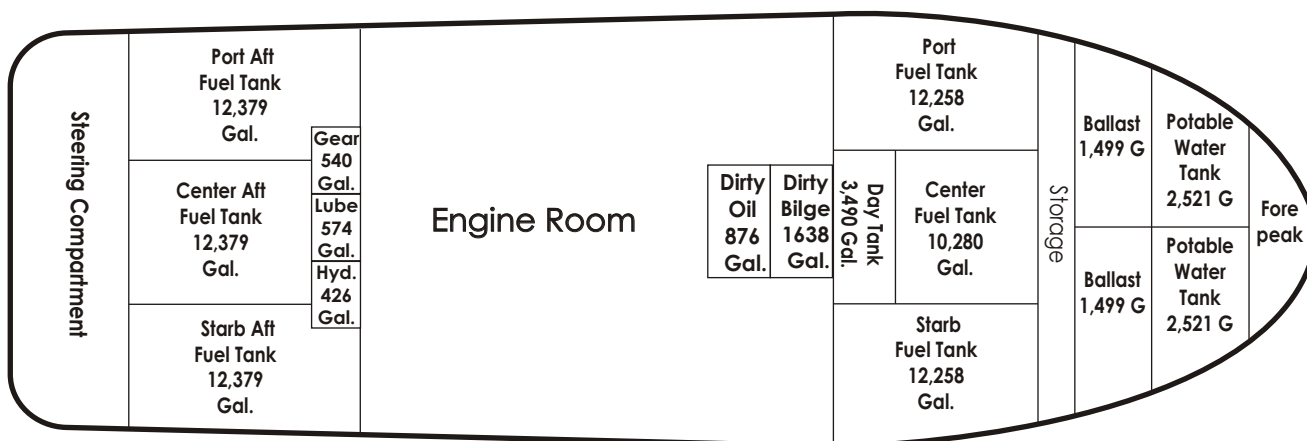

# TANK/COMPARTMENT LOCATION

**95.3' X 32' X 13.7'**  
**TWIN SCREW TUG**  
**BUILT : 2003 - THOMA-SEA**  
**OFFICIAL Number 01137130**  
**IMO # 8983105**  
**HULL Number 122**  
**H.P. 3,400**

## CAPACITY SUMMARY

FUEL OIL.....73,614 Gal.  
 LUBE OIL.....574 Gal.  
 BALLAST.....2,998 Gal.  
 POT. WATER.....5,042 Gal.