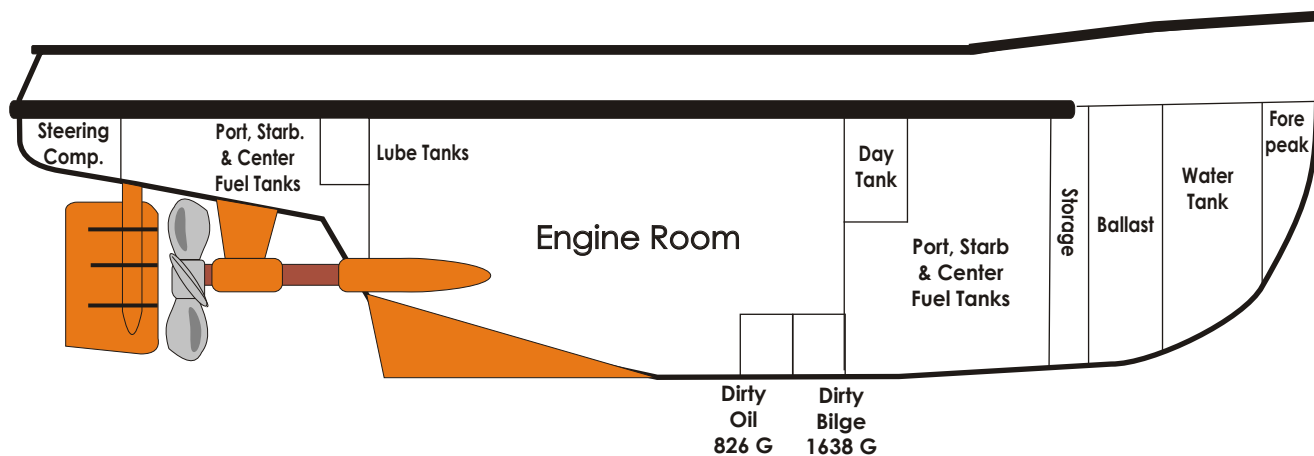

# TANK/COMPARTMENT LOCATION

**95.3' X 32' X 13.7'**  
**TWIN SCREW TUG**  
**BUILT : 2003 - THOMA-SEA**  
**OFFICIAL Number 01137130**  
**IMO # 8983105**  
**HULL Number 122**  
**H.P. 3,400**

## CAPACITY SUMMARY

FUEL OIL.....73,614 Gal.  
 LUBE OIL.....574 Gal.  
 BALLAST.....2,998 Gal.  
 POT. WATER.....5,042 Gal.

# ROSS SEA